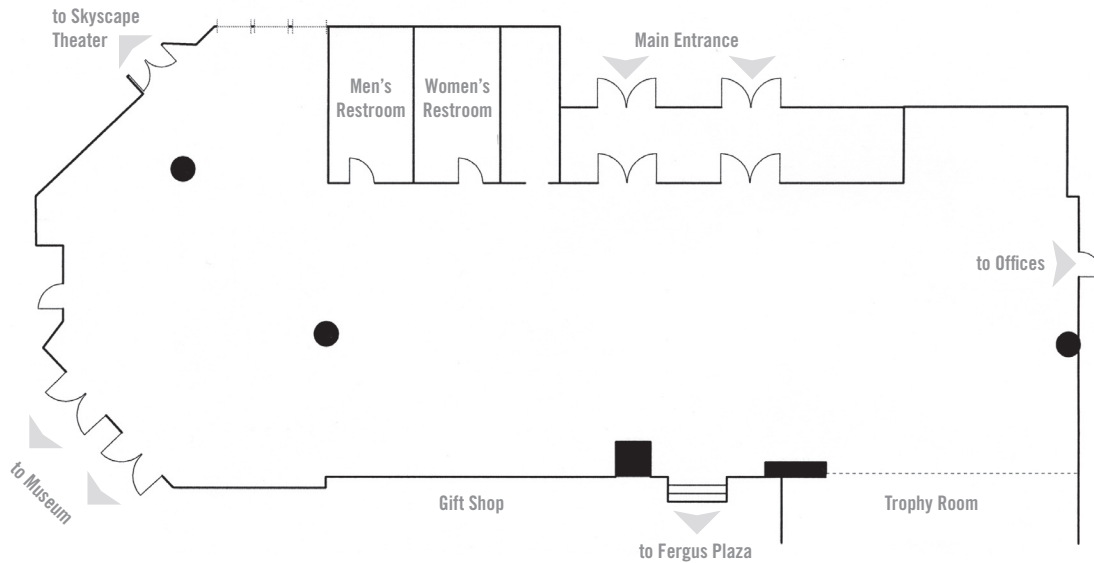

EAA MUSEUM LOBBY

CAPACITY: 100

EAA MUSEUM LOBBY: The magnificent “Tower of Aviation” welcomes your guests to EAA Aviation Center, creating a striking setting for any gathering. The lobby is the perfect place for meeting registration and greeting, or for hors d’oeuvres and cocktails. The lobby is also conveniently located adjacent to the full EAA AirVenture Museum, Fergus Plaza, Batten Board Room, and Vette Theater as well as the newly renovated Skyscape Theater, which features full HD projection capability. Dinner service is not available in this area. The AirVenture Museum Lobby is available after hours only and is included in the rental fee of the museum.

RENTAL FEE

5:00pm to 11:00pm **\$1,500**

Please inquire into non profit, and multiple location discounts

Dinner Banquet/Conference Space	Width	Length	Banquet	Rounds	Theater	Classroom	Square Feet
EAA Museum Lobby	55' 2"	124' 4"	100	100	100	30	1,500